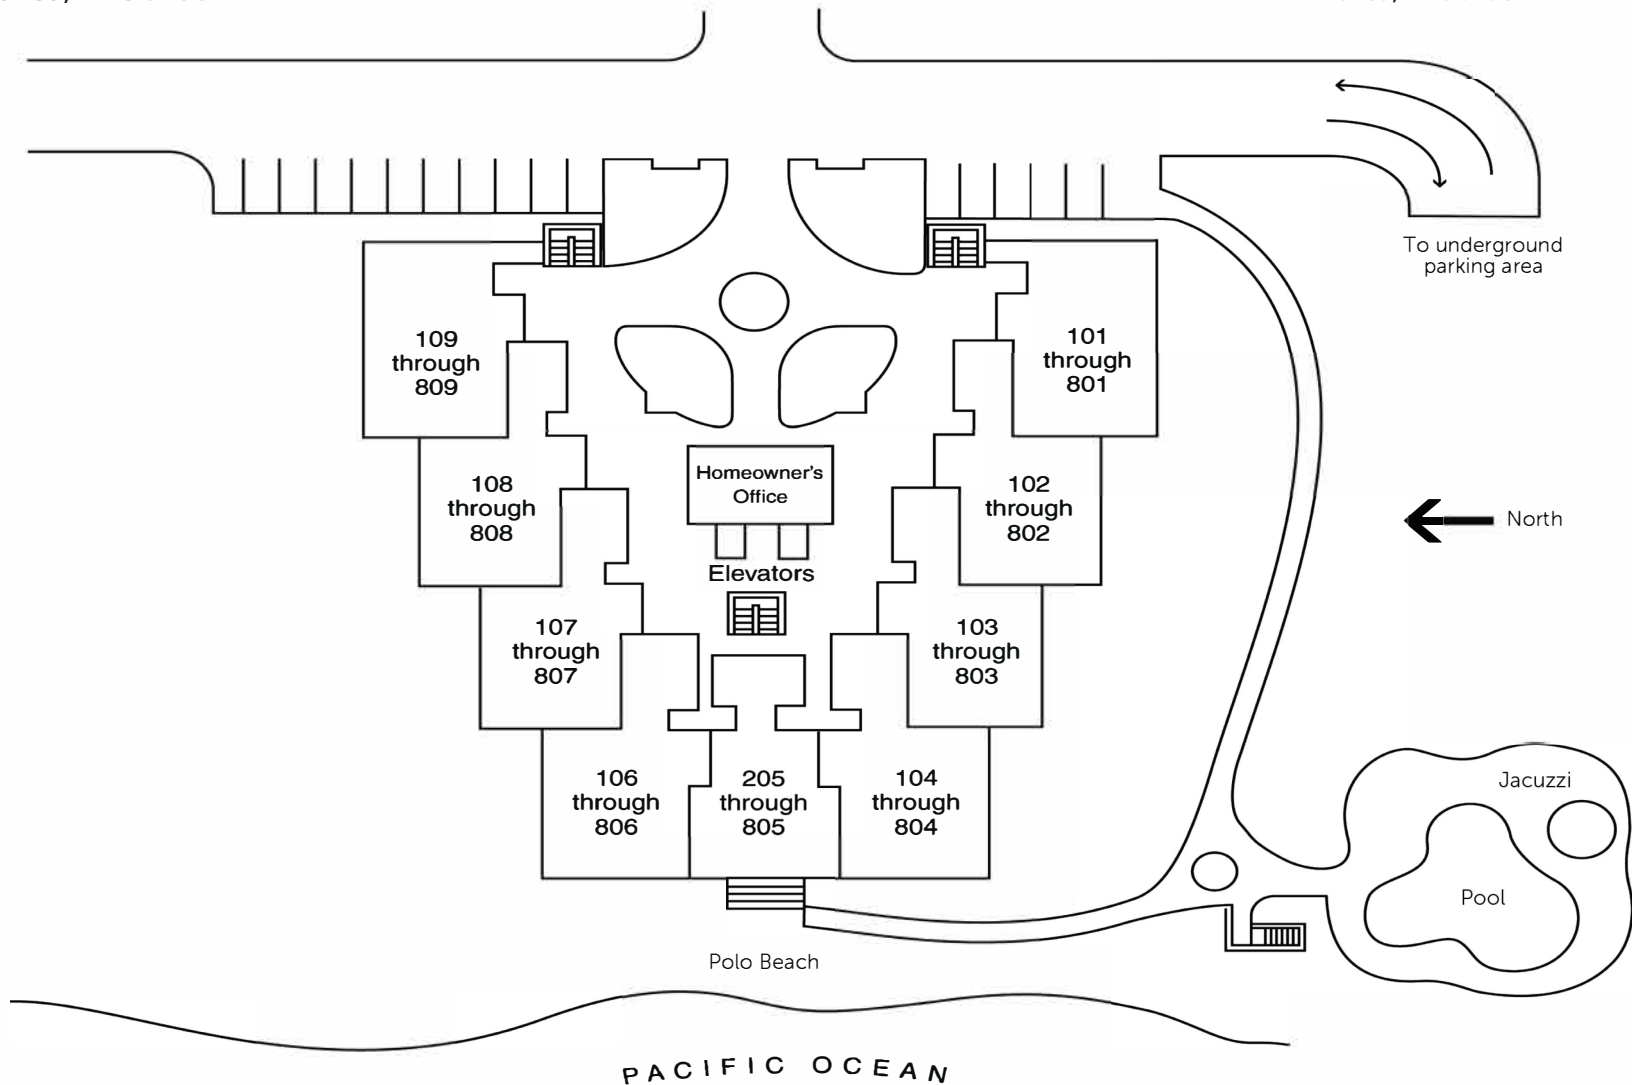

Polo Beach Club  
4400 Makena Alanui Drive  
Wailea, HI 96753

**CHECK-IN** ↑  
Island Host Center  
34 Wailea Gateway Place  
Suite A-102  
Wailea, HI 96753

Island Host: 808-891-6200