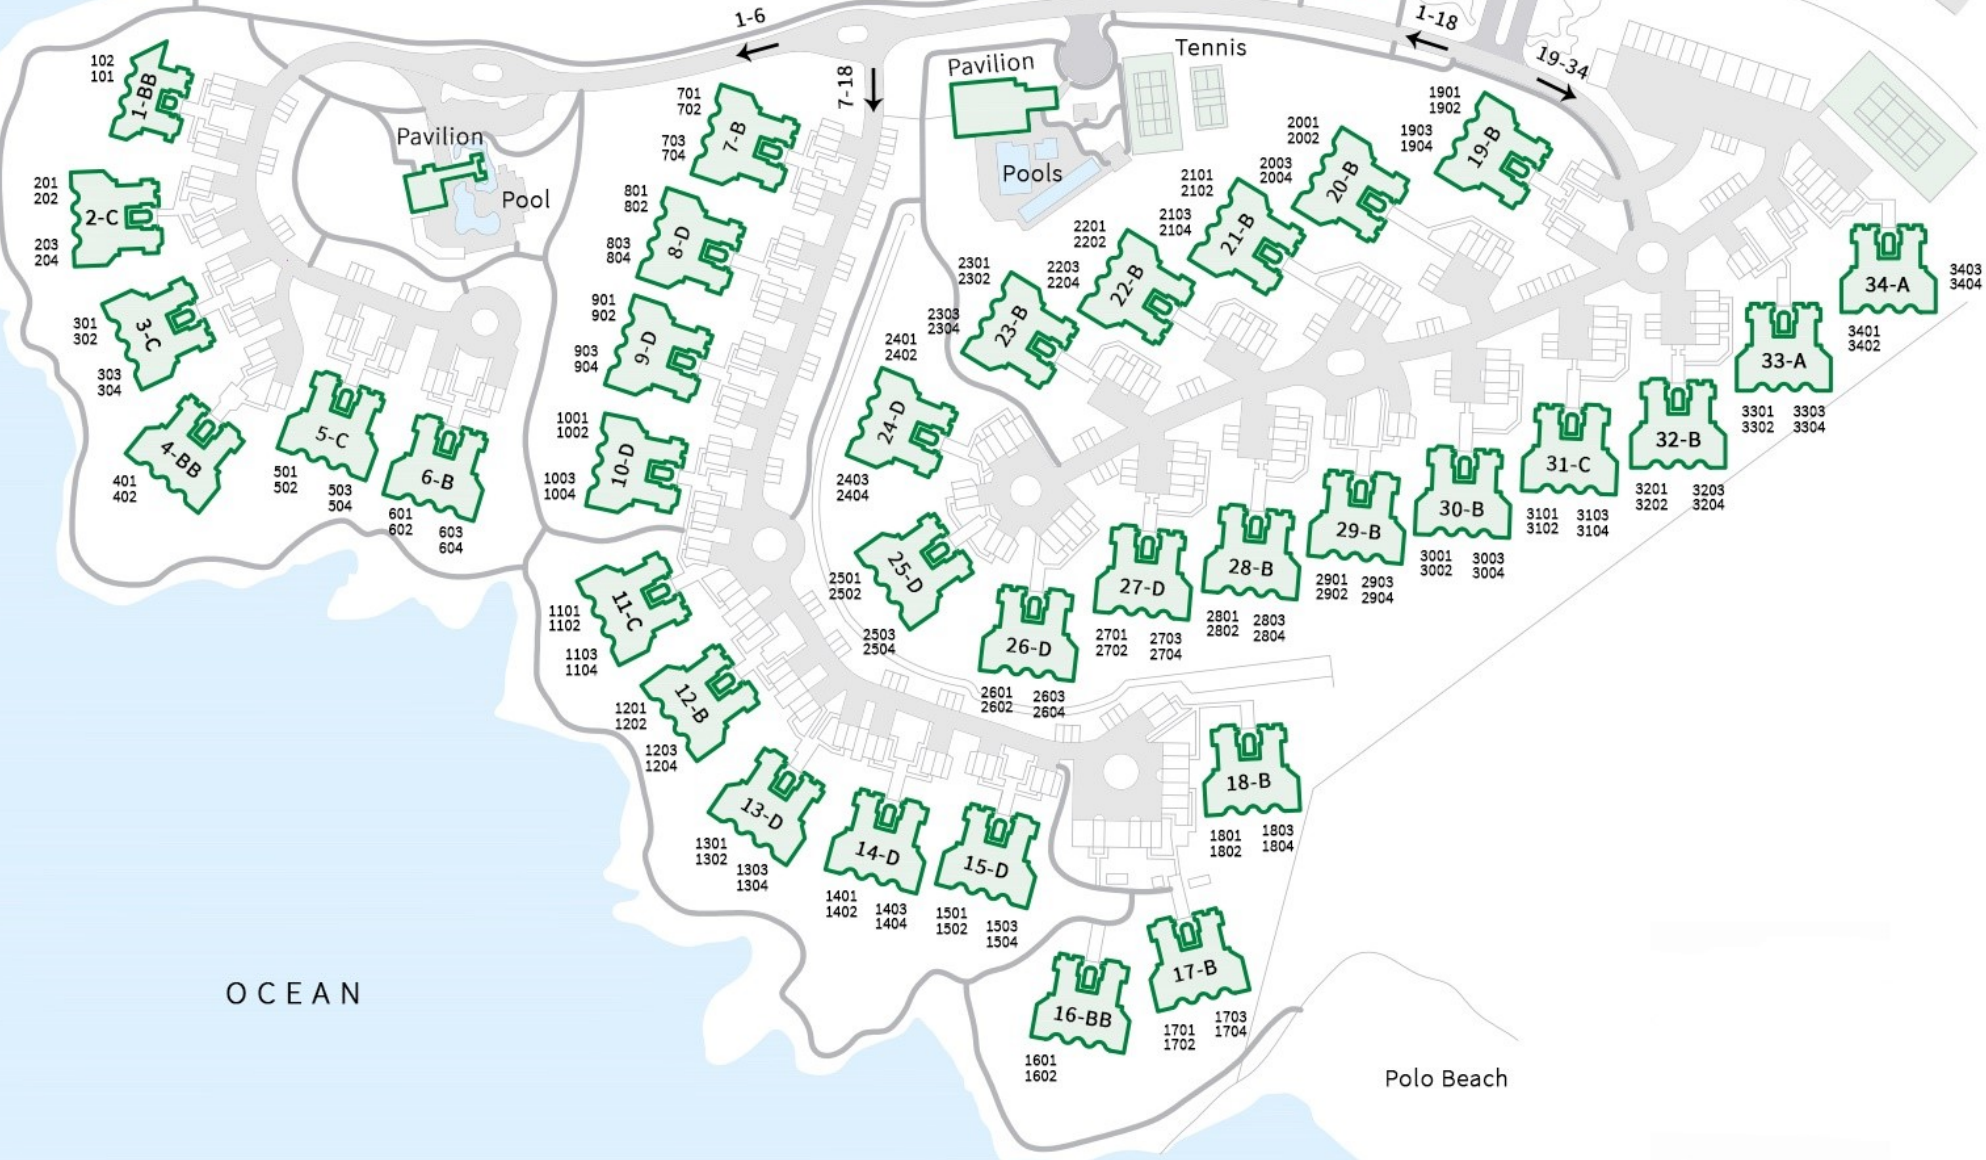

WAILEA POINT

28 Acres • 130 Units • Built 1985

Wailea Beach

Foot Bridge

WAILEA ALANUI DRIVE

OCEAN

Polo Beach